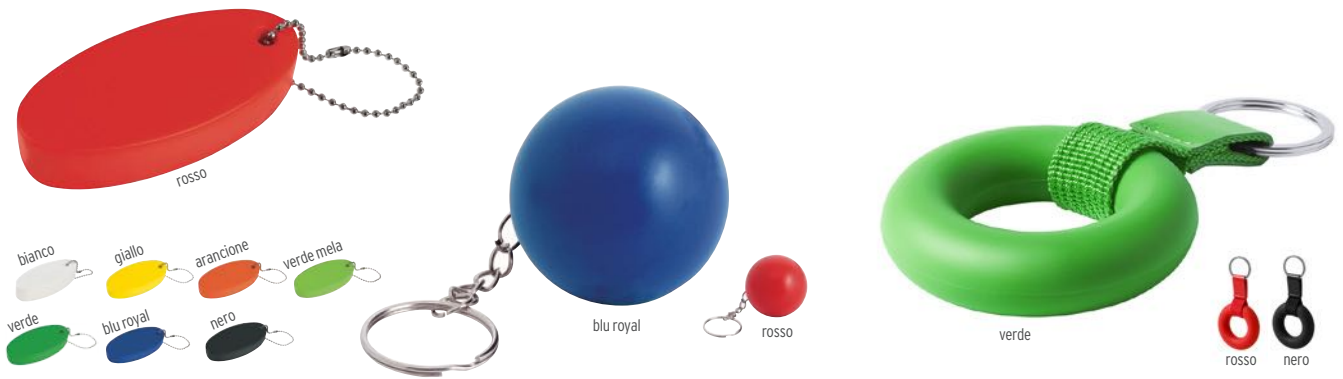

BE INSPIRED BY
pelcoonline.it

6152

Portachivi galleggiante. Floating key ring.

☒ PU ☒ cm. 8x3,5x2 ☒ cm. 5x2/C-T ☒ 100

200/€ 1,18 1000/€ 1,01 5000/€ 0,92
10000/€ 0,84

5382

Portachivi antistress. Anti-stress keychain with spherical body in soft PU.