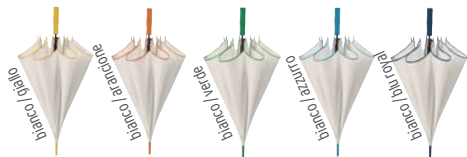

bianco / rosso

nero / bianco   nero / rosso   nero / blu royal   nero / verde mela

19089

Ombrello con bacchette in fibra di vetro e manico in EVA, adatto alla stampa in sublimazione. Automatico. Automatic umbrella with fiberglass rods and EVA handle, suitable for sublimation printing.

Nylon taffetà 170T cm. 105Ø NEUTRO 10

50/€ 11,14 500/€ 9,55 1000/€ 8,76 2000/€ 7,96

18055

Ombrello con bacchette in fibra di vetro colorate. Automatico. Automatic umbrella with colored fiberglass rods.

Metallo/Fibra di vetro/Poliestere cm. 103Ø cm. 20x8/M+K2 12

24/€ 15,44 300/€ 13,24 504/€ 12,13
1008/€ 11,03

18040

Ombrello reversibile con bacchette in fibra di vetro e manico in plastica. Automatico. Automatic reversible umbrella with fiberglass rods and plastic handle.

Fibra di vetro/ Poliestere/Tessuto di seta naturale cm. 75x105Ø cm. 20x8/M+K2 12

12/€ 17,32 108/€ 14,84 300/€ 13,61 504/€ 12,37