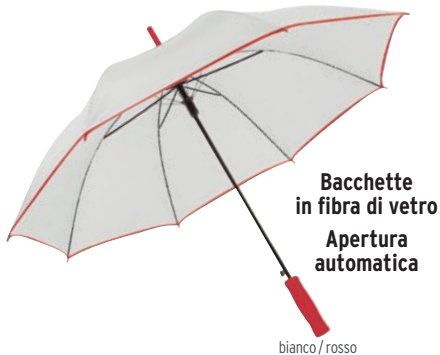

Bacchette
in fibra di vetro
Apertura
automatica