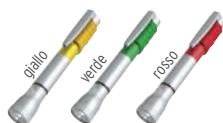

Upgrade to LED technology for a brighter, greener future.

blu royal

16014

Lampadina led da 1 W, accensione tirando il filo. 1 W Led bulb, ignition by pulling the wire.

ABS cm. 15,7x5,5 cm. 3x1,3/D+K1 20

120/€ 5,78 360/€ 4,96 600/€ 4,54 1200/€ 4,13

blu royal

15007

Torcia led con penna e laccetto da collo. Refill blu. Ballpoint pen with built-in LED flashlight and lanyard.

Plastica cm. 13x2,1Ø cm. 2,5x0,9/C+K1 50

100/€ 2,34 500/€ 2,00 1000/€ 1,84 3000/€ 1,67